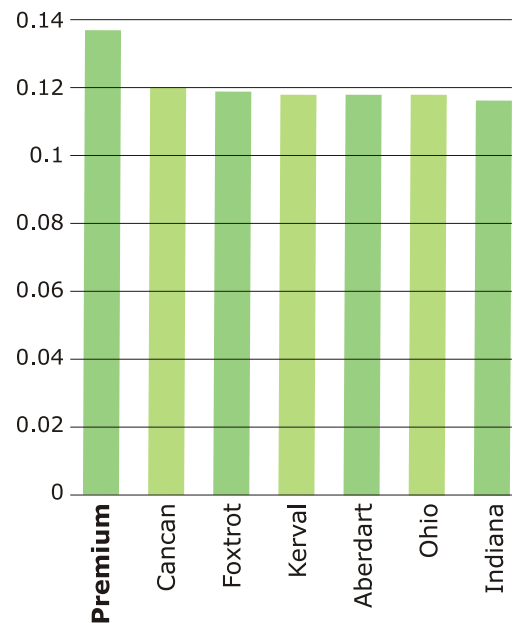

TRIAL DATA

DM Response under Low Nitrogen
DLF Trifolium 2006
Hydroponic Trials

SEEDING RATES

Pastures: 30-40 lbs/ac
Overseeding: 15-20 lbs/ac

Growth Habit	Estab. Rate Days	N. Required	Anerobic Soil Tol.	pH Range	Min. Rainfall in.	Dry Matter Yield Tons	Re-Growth	Primary Utilization	Veg Reprod Tiller Rates	CP%	NDF	ADF	Endo-phyte
Perennial Bunch	7-10	Medium 90 lbs/ac	Excellent	5-8	>30	1-4	Very Good	Grazing & Silage	Very High	22-29	45-47	28-30	No