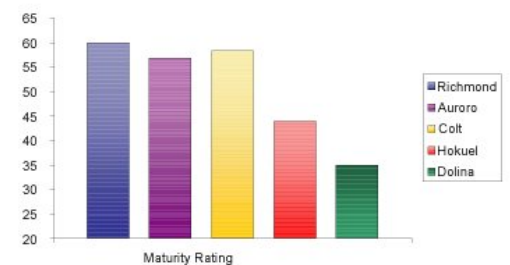

TECH SHEET

DISEASE RESIST.

COLD TOLERANT

RAPID ESTABLISH.

HIGH QUALITY

HIGH YIELDS

QUICK FACTS

DOLINA is a late heading Timothy with high dry matter yields. It's medium, erect growth produces a dense, uniform cover resistant to weeds. It has an even yield all season long and produces the same high yield with every cut. It has a very low tendency to produce stems and very good disease resistance. It has excellent winter hardiness and is a top choice for pasture renovation.

ADAPTATION

GRAZING	EXCELLENT
HAY	EXCELLENT
SILAGE	GOOD
GREEN CHOP	GOOD
OVERSEEDING	NOT RECOMMENDED
FROST SEEDING	NOT RECOMMENDED

DOLINA is widely used for horse hay as a straight variety or in mixtures with other grasses and legumes. It is well suited for areas that are water saturated part of the year. Dolina has performed well in trials in the Northern US and Canada.

Notable Features

- ✓ LATE MATURITY
- ✓ EXCELLENT RE-GROWTH
- ✓ GOOD DISEASE RESISTANCE
- ✓ GOOD GRAZING TOLERANCE
- ✓ COLD TOLERANT

TRIAL DATA

Maturity Rating Scale: 37 = flag leaf visible; 45 = boot swollen
50 = complete emergence of inflorescence; 62 = beginning of pollen shedding