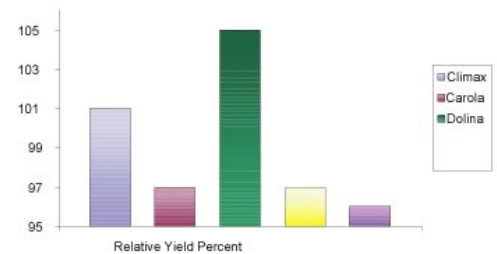

TECH SHEET

QUICK FACTS

DOLINA is a late heading Timothy with high dry matter yields. It's medium, erect growth produces a dense, uniform cover resistant to weeds. It has an even yield all season long and produces the same high yield with every cut. It has a very low tendency to produce stems and very good disease resistance. It has excellent winter hardiness and is a top choice for pasture renovation.

ADAPTATION

GRAZING	EXCELLENT
HAY	EXCELLENT
SILAGE	GOOD
GREEN CHOP	GOOD
OVERSEEDING	NOT RECOMMENDED
FROST SEEDING	NOT RECOMMENDED

DOLINA is widely used for horse hay as a straight variety or in mixtures with other grasses and legumes. It is well suited for areas that are water saturated part of the year. Dolina has performed well in trials in the Northern US and Canada.

Notable Features

- ✓ LATE MATURITY
- ✓ EXCELLENT RE-GROWTH
- ✓ GOOD DISEASE RESISTANCE
- ✓ GOOD GRAZING TOLERANCE
- ✓ COLD TOLERANT

TRIAL DATA

Maturity Rating Scale: 37 = flag leaf visible; 45 = boot swollen
50 = complete emergence of inflorescence; 62 = beginning of pollen shedding

SEEDING RATES

10-12 lbs/acre

Growth Habit	Estab. Rate Days	N. Required	Anerobic Soil Tol.	pH Range	Min. Rainfall in.	Dry Matter Yield Tons	Re-Growth	Primary Utilization	Veg Reprod Tiller Rates	CP%	NDF	ADF	Endo-phyte
Perennial Bunch	12	Medium 80-100	Excellent	5.5-7.5	>30	2-5	Poor	Hay	Medium	18-35	50-58	30-36	No