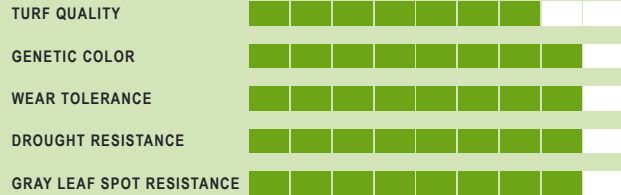

Technical Data

BENEFITS

- Superior Turf Quality (all locations)
- Resistance to Gray Leaf Spot, Stem Rust and Net Blotch
- High Stress Tolerance
- Low Maintenance and drought tolerant

WICKED

PERENNIAL RYEGRASS

Wicked A-LIST (SRX-4RHD) Perennial Ryegrass has been tested extensively to produce a variety that has the winning combination of disease resistance, drought tolerance, salt tolerance and desirable turf qualities. Wicked has exhibited outstanding drought tolerance, in NTEP and A-LIST trials. That trait coupled with Wicked's ability to resist Gray Leaf Spot and Brown Patch, makes this variety a wicked good choice!

PLANTING & MAINTENANCE

SEEDING RATE .....6-9 LBS PER 1000FT²
GERMINATION .....6-9 DAYS
MOWING FREQUENCY.....1-5 TIMES PER WEEK
NITROGEN REQUIRED.....LOW
ENDOPHYTE ENHANCED.....YES

RATINGS

Poor-----Excellent

NTEP 2011-2014 TURF QUALITY

1-9, 9=Best

Pangea GLR	6.0
Wicked	5.9
Karma	5.9
Palmer V	5.7
Fiesta 4	5.6
Pinnacle III	5.5
Sienna	5.3
Prominent	5.2
LSD	0.4

NTEP 2011-2014 GRAY LEAF SPOT @Maryland

1-9, 9=Best

Karma	8.7
Pangea GLR	8.7
Wicked	8.0
Fiesta 4	8.0
Palmer V	7.3
Prominent	5.7
Premier III	4.9
Sienna	3.7
LSD	2.0

NTEP 2011 GREEN COVER @Blacksburg, VA

1-9, 9=Best

Aspire	81.3
Wicked	78.0
Thrive	72.0
Manhattan 6	47.0
Rainwater	44.7
Prominent	43.7
Haven	41.7
Pinnacle	38.7
LSD	58.7

NTEP 2011-2014 TURF QUALITY @3 Transition Locations

1-9, 9=Best

Pangea	6.3
Wicked	6.1
Diligent	6.0
Karma	6.0
Rainwater	5.3
Premier III	5.1
Prominent	5.1
Sienna	4.7
LSD	0.5