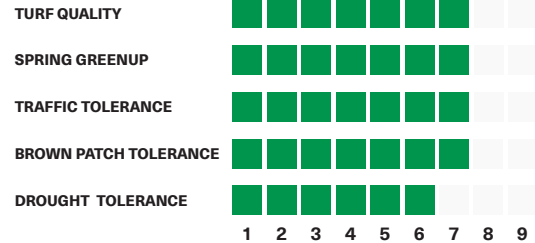

(Rating: 1- 9, 1: Poor; 9: Excellent)