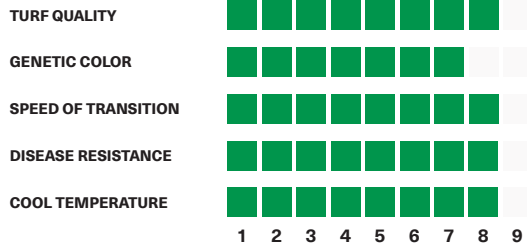

Transist™ 2600 - Transitional Ryegrass

A successor of the original Transist™ Transist™ 2600 is an advanced type of transitional ryegrass giving you increased turf quality and performance.

Transist™ 2600 has been tested extensively in overseed turf trials alone or as an excellent blend partner with perennial ryegrasses such as in the very popular Futura 2500 blend. Alone, you can also use Transist™ 2600 as a short-lived nurse grass in the North and an overseeding grass in the south.

Transist™ 2600 is highly recommended for use in over seeding southern golf course fairways and roughs. Use it as a 20-40% component blended with perennial ryegrass such as in the Futura 2500 blend. It is also excellent for overseeding sports fields for quick repair at even cold times of the year. It can be used as a straight or blended with perennial ryegrass.

Transist™ 2600 germinates faster than perennial ryegrass, particularly in cooler conditions. Transist™ 2600 has been bred to disappear smoothly and quickly in the late spring as bermudagrass is ready to grow, for a smoother transition even without chemistry.

(Rating: 1- 9, 1: Poor; 9: Excellent)