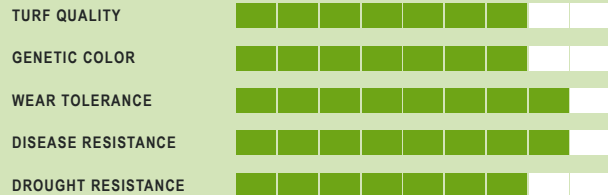

Technical Data

BENEFITS

- Excellent Wear Tolerance
- High Drought Resistance
- Dark Green Color
- Superior Turf Quality

STAMINA

PERENNIAL RYEGRASS

Stamina is a very wear tolerant perennial ryegrass with excellent recovery from drought. Highly resistant to brown patch, Stamina will live up to its name as a quality turf in response to disease pressure and environmental stresses. Stamina is naturally endophyte enhanced, inherently repelling surface feeding insects and subsequent vulnerability to disease and stress. Stamina is excellent for areas of high traffic where tolerance to wear and quick recovery are critical. Perfect for parks, sports/athletic fields and other high use venues as a straight or in blends and mixtures. Stamina is highly valued for overseeding dormant bermudagrass in the south and arid regions, extending turf usage.

PLANTING & MAINTENANCE

SEEDING RATE7-10 LBS PER 1000FT²
 GERMINATION6-9 DAYS
 MOWING FREQUENCY.....1-5 TIMES PER WEEK
 NITROGEN REQUIRED.....MED
 ENDOPHYTE ENHANCED.....YES

RATINGS

Poor-----Excellent

NTEP 2011-2014 TURF QUALITY @All Locations 1-9, 9=Best