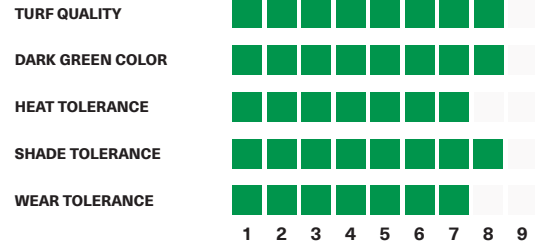

(Rating: 1- 9, 1: Poor; 9: Excellent)