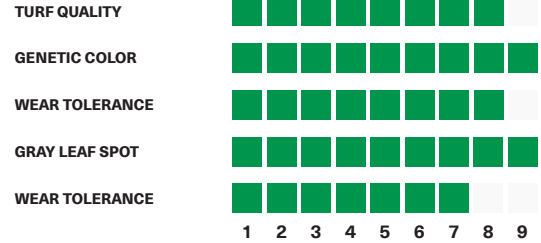

Karma - Perennial Ryegrass (PICK 10401)

Has superior Gray Leaf Spot resistance and demonstrated excellent germination. It was the highest rated perennial ryegrass for gray spot resistance in 2 NTEPs. It has demonstrated superior germination, establishment and growth in areas with severe summer stress. In the NTEP trials to date, it is a top performer under all maintenance situations and was selected as a control in the next NTEP due to superior performance.

For overseeding, Karma has exceptional results at all three testing locations, Items measured were percent establishment, percent cover, quality, color, and winter quality. Superior growth under cool conditions means excellent winter performance. It also has excellent Brown Patch resistance of all varieties tested. Combine that with good Pythium resistance, very good Pink Snow Mold resistance and excellent summer density and Karma will fit the bill for any application.

(Rating: 1- 9, 1: Poor; 9: Excellent)