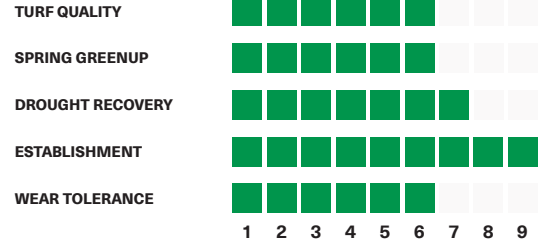

KENTUCKY BLUEGRASS

Geronimo

Geronimo - Kentucky Bluegrass BMVG Type

It is a medium dark green KBG with excellent seedling vigor, fast establishment, and excellent wear tolerance, due to its large seed. Its aggressive rhizomes and good tillering ability allows for rapid filling of bare areas. Geronimo also features excellent spring green-up and density. It has shown good resistance to leaf spot, yellow rust, and pink snow mold.

Geronimo is widely adapted throughout the cool humid regions of North America. Strong wear resistance and slow vertical growth make it suitable for parks, playgrounds, home lawns, and roadsides. It has shown high heat, and drought tolerance.

(Rating: 1- 9, 1: Poor; 9: Excellent)

SEEDING RATE	ESTAB. RATE	MOWING FREQ.	NITROGEN REQ.	ENDOPHYTE +
2-4	6-12	1	LOW	NO
LBS PER 1000 SQ. FT.	DAYS	PER WEEK		

CTBT 2014
TURF QUALITY
@St. Paul, Minnesota

Crest	5.4
Rhapsody	5.1
Sombrero	5.0
Geronimo	4.8
Midnight	4.8
Dauntless	4.8
Mallard	4.2
America	4.1
LSD	1.05