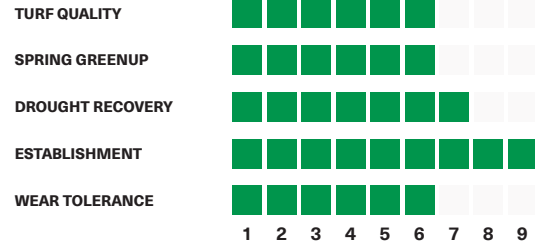

(Rating: 1- 9, 1: Poor; 9: Excellent)