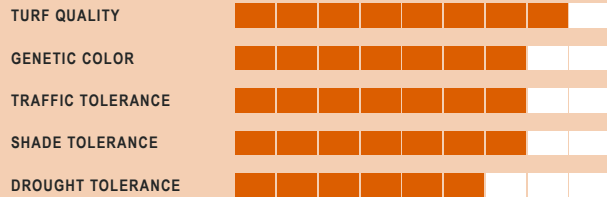

Technical Data

BENEFITS

- Summer Drought tolerance
- Superior Resistance to Brown Patch
- Excellent Traffic Tolerance and Recovery
- High Density, High Turf Quality

FIREWALL

TALL FESCUE

Firewall Turf-Type Tall Fescue (PS6-WE1) performs as the name implies, it creates a barrier that keeps out Brown Patch and degradation due to intense wear. The Brown Patch resistance contributes to its excellent shade tolerance. Firewall achieves all of these claims while also being top rated in turf quality at multiple locations throughout the country, ensuring that you have a top performer, no matter where you decide to use it. Firewall can also tolerate mowing heights as low as 1/2 inch, making it one of the most versatile tall fescues on the market!

PLANTING & MAINTENANCE

SEEDING RATE8-10 LBS PER 1000FT²
 GERMINATION10-14 DAYS
 MOWING FREQUENCY.....1 TIME PER WEEK
 NITROGEN REQUIRED.....LOW
 ENDOPHYTE ENHANCED.....YES

RATINGS

Poor-----Excellent

**NTEP 2014-2017
DROUGHT STRESS**
@Utah State University
1-9, 9=Best

**NTEP 2013
TURF QUALITY**
@Blacksburg, VA
1-9, 9=Best

Firewall	6.6
Catalyst	6.5
Bullseye	6.2
Falcon V	6.2
Falcon IV	5.8
Rain Dance	5.5
Aquaduct	5.4
KY-31	4.5
LSD	0.9

**NTEP 2013
TURF QUALITY**
@Carbondale, IL
1-9, 9=Best