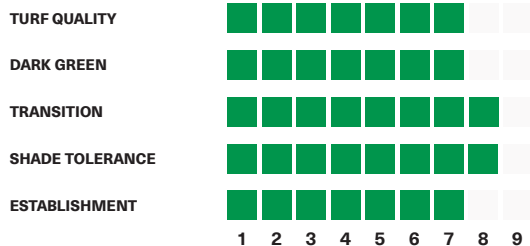

Darkhorse - *Poa trivialis* (PTGH-89)

presents a dark green color, disease resistance, rapid establishment, good seed yield and superior turf performance.

Darkhorse grows low, and has excellent overseeding turf quality. It gives you improved dollar spot resistance, excellent cold hardiness, and the shade adaptation is very good.

Darkhorse has shown good resistance to Stripe Rust, Leaf Spot, and Dollar Spot. It has excellent seedling vigor, too. For permanent turf long-lived perennial Darkhorse offers hardiness in low temperatures and its color retention is excellent. Well adapted to wet, imperfectly drained, fine textured soils, Darkhorse grows best in fertile soils having a pH of 6-7. It forms a very dense and uniform turf, and has been extremely successful in winter overseeding programs of dormant warm season turfs in the southern United States.

Darkhorse is exceptionally well suited for use as an overseeded tee and putting green grass on dormant bermudagrass. It can be used alone or mixed with bentgrass, Chewings fescue or perennial ryegrass. The spring transition characteristics are good, and Darkhorse will transition out evenly as the bermudagrass begins vigorous growth.

(Rating: 1- 9, 1: Poor; 9: Excellent)