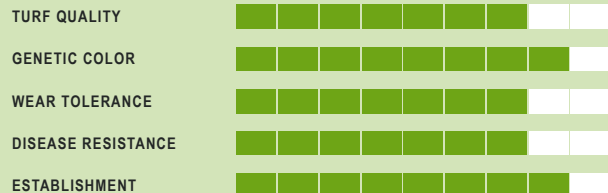

Technical Data

BENEFITS

- High Density
- Rapid Seed Germination
- Fine Leaf Texture
- Superior Mowing Quality

FUTURA 2000

PERENNIAL RYEGRASS BLEND

Futura 2000 A perennial favorite. The product of time and tradition, Futura 2000's consistent great looks, high performance and affordability have made it the long-time choice of turf professionals everywhere. Futura 2000 is the original high-performance ryegrass blend. Over the years, DLF Pickseed has developed the new, more technically advanced varieties that make up Futura 2500 and Futura 3000; however, turf professionals everywhere continue to trust Futura 2000's great looks, outstanding performance and consistency. Futura 2000 exhibits deep green color and fine-leaved appearance in a variety of geographic applications and growing conditions. It's rapid establishment, ease of maintenance, and hardiness make it a great choice wherever a turf-type perennial ryegrass is needed.

PLANTING & MAINTENANCE

SEEDING RATE5-12 LBS PER 1000FT²
 GERMINATION4-10 DAYS
 MOWING FREQUENCY.....1-5 TIMES PER WEEK
 NITROGEN REQUIRED.....MED
 ENDOPHYTE ENHANCED.....YES

RATINGS

Poor-----Excellent

NTEP PR 2011-2014
TURF QUALITY
 @ NC Locations
 1-9, 9=Best