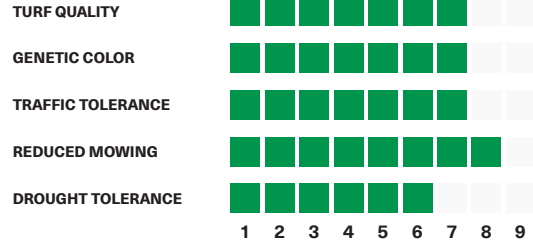

**TALL FESCUE**

**Mustang 4**

**Mustang 4 - A-LIST Turf-type Tall Fescue**

It is a very low growing variety with excellent performance in both quality and summer stress tolerance across the US. While many semi-dwarf tall fescues are more susceptible to Brown Patch., Mustang 4 is one of the top varieties for Brown Patch resistance. Additionally, it has very good resistance to Leaf Spot, Stem Rust, and Net Blotch Disease. Mustang 4 is the perfect choice for home lawns, parks, golf course roughs, and sports fields where the use of tall fescue is desired. High Drought tolerance and low input performance enabled it to be on the A-LIST.

It was the lowest growing tall fescue in 2007 to 2011 NTEP trials. It has exceptional turf quality, excellent seedling and mature plant salt tolerance, outstanding summer stress tolerance, and tolerates poor soil quality. In addition it has first rate shade tolerance, very good traffic tolerance, and is Endophyte enhanced.

( Rating: 1- 9, 1: Poor; 9: Excellent )

SEEDING RATE	ESTAB. RATE	MOWING FREQ.	NITROGEN REQ.	ENDOPHYTE +
<b>8-10</b>	<b>10-14</b>	<b>1</b>	<b>LOW</b>	<b>YES</b>
LBS PER 1000 SQ. FT.	DAYS	PER WEEK		

NTEP 2010